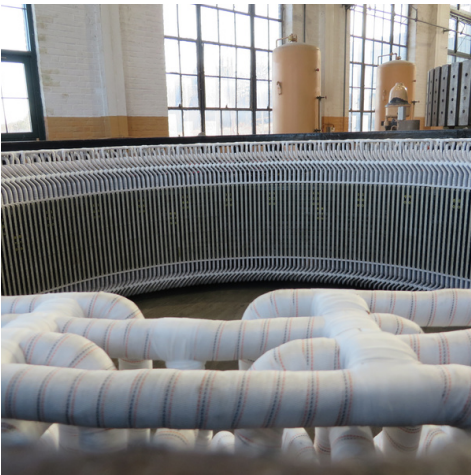

 (860) 243-1737

 (860) 242-8283

 sales@leppert-nutmeg.com

 www.leppert-nutmeg.com

OUR SERVICES

Stator Rewinds | Stator Restacks | Exciter Refurbishment
Dry Ice Cleaning | Insulation Upgrades | Rotor Field Reinsulation
On-Site | In-Shop