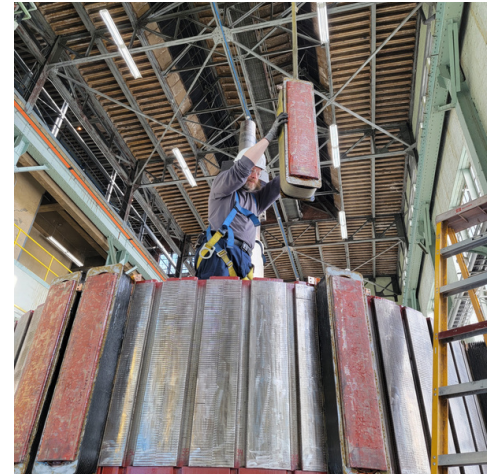

Leppert-Nutmeg Inc.

113 West Dudley Town Road, Bloomfield, CT 06002

THE FIRST TWO NAMES IN ELECTRIC MOTOR REPAIR

All your hydro needs under one roof! Our winding specialists and millwrights provide quality service you can see.

 (860) 243-1737

 (860) 242-8283

 sales@leppert-nutmeg.com

 www.leppert-nutmeg.com

OUR SERVICES

Stator Rewinds | Stator Restacks | Exciter Refurbishment
Dry Ice Cleaning | Insulation Upgrades | Rotor Field Reinsulation
On-Site | In-Shop