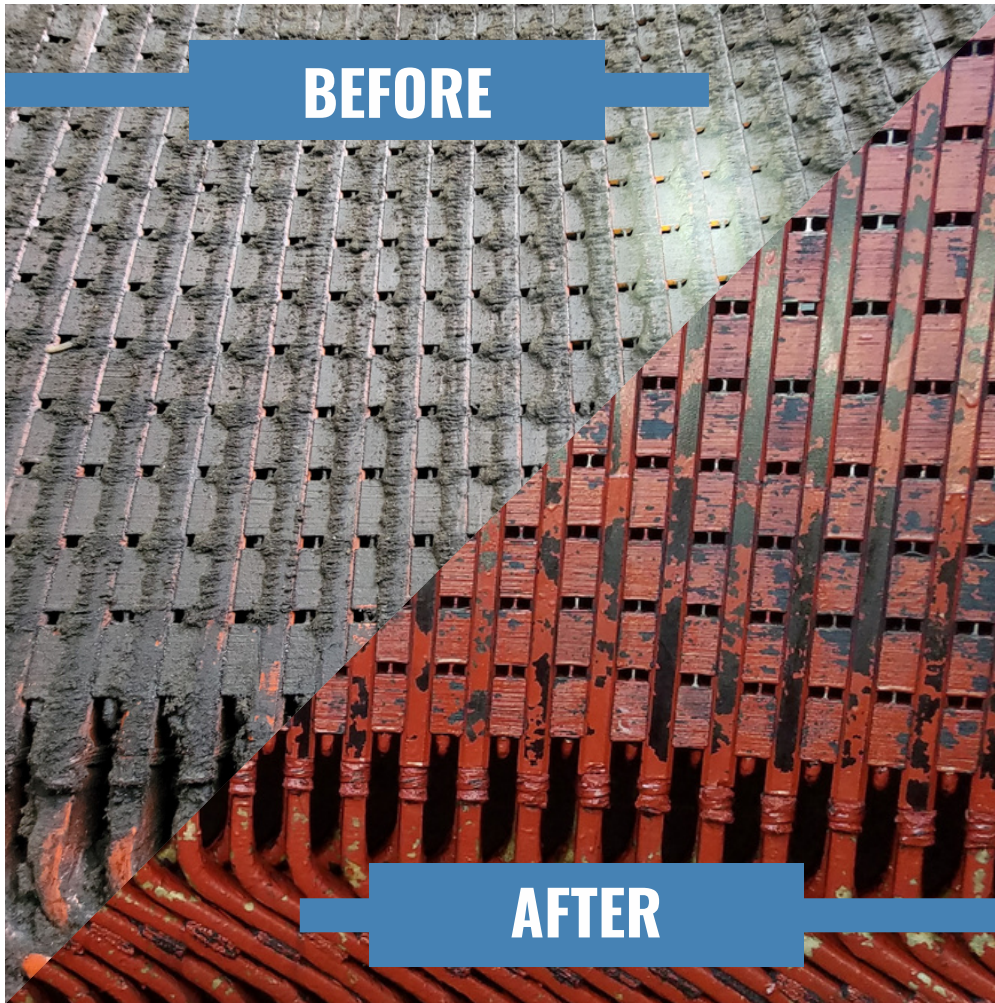

 (860) 243-1737

 (860) 242-8283

 sales@leppert-nutmeg.com

 www.leppert-nutmeg.com

OUR SERVICES

Stator Rewinds | Stator Restacks | Exciter Refurbishment
Dry Ice Cleaning | Insulation Upgrades | Rotor Field Reinsulation
On-Site | In-Shop

**VETERAN
OWNED
SMALL
BUSINESS**

DRY ICE CLEANING

Non-Abrasive | Non-Toxic, Evaporative CO2 Pellets | Minimal Downtime
Little to No Residual Moisture | Easy Clean-Up
On-Site | In-Shop

VETERAN
OWNED
SMALL
BUSINESS