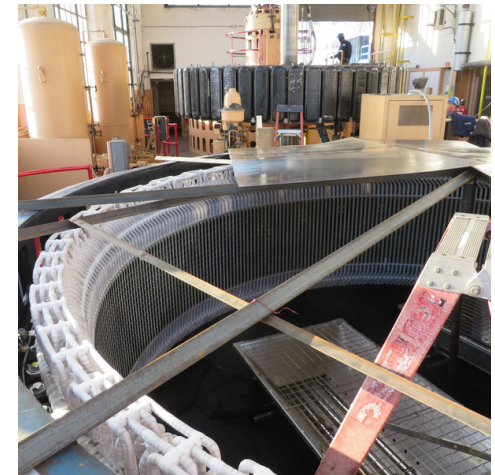

 (860) 243-1737

 (860) 242-8283

 sales@leppert-nutmeg.com

 www.leppert-nutmeg.com

OUR SERVICES

Stator Rewinds | Stator Restacks | Exciter Refurbishment
Dry Ice Cleaning | Insulation Upgrades | Rotor Field Reinsulation
On-Site | In-Shop