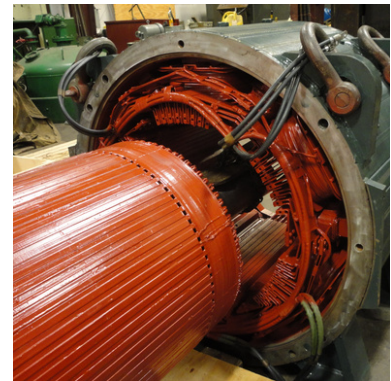

Leppert-Nutmeg Inc.

113 WEST DUDLEY TOWN ROAD, BLOOMFIELD, CT 06002

THE FIRST TWO NAMES IN ELECTRIC MOTOR REPAIR

ALL YOUR ELECTRIC MOTOR NEEDS UNDER ONE ROOF! OUR WINDING, BALANCING, AND MACHINING SPECIALISTS AND OUR MILLWRIGHTS PROVIDE QUALITY SERVICE YOU CAN SEE.

☎ (860) 243-1737

☎ (860) 242-8283

✉ LEPPNUT@AOL.COM

🌐 WWW.LEPPERT-NUTMEG.COM

UP TO 13.8KW & 10,000HP

OUR SERVICES

3 YEAR REWIND WARRANTY
UP TO CLASS H INSULATION

AC STATOR REWINDS | DC FIELD REWINDS | ARMATURE REWINDS
ROTOR & SHAFT REPAIRS | DRY ICE CLEANING | DYNAMIC BALANCING
TURN & UNDERCUT SERVICES | IN-HOUSE MACHINING | VPI TREATMENTS
ON-SITE | IN-SHOP