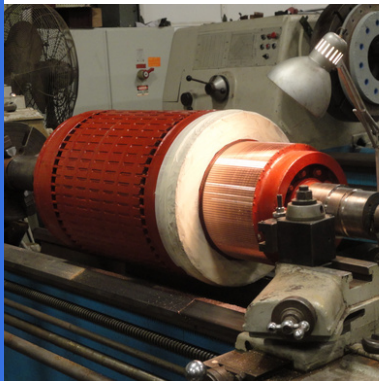

Leppert-Nutmeg Inc.

113 WEST DUDLEY TOWN ROAD, BLOOMFIELD, CT 06002

THE FIRST TWO NAMES IN ELECTRIC MOTOR REPAIR

ALL YOUR ELECTRIC MOTOR NEEDS UNDER ONE ROOF! OUR WINDING, BALANCING, AND MACHINING SPECIALISTS AND OUR MILLWRIGHTS PROVIDE QUALITY SERVICE YOU CAN SEE.

☎ (860) 243-1737

☎ (860) 242-8283

✉ LEPPNUT@AOL.COM

🌐 WWW.LEPPERT-NUTMEG.COM

UP TO 13.8KW & 10,000HP

OUR SERVICES

3 YEAR REWIND WARRANTY
UP TO CLASS H INSULATION

AC STATOR REWINDS | DC FIELD REWINDS | ARMATURE REWINDS
ROTOR & SHAFT REPAIRS | DRY ICE CLEANING | DYNAMIC BALANCING
TURN & UNDERCUT SERVICES | IN-HOUSE MACHINING | VPI TREATMENTS
ON-SITE | IN-SHOP