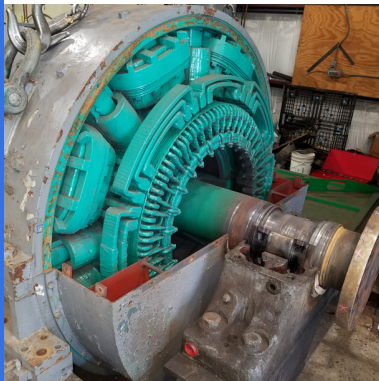

Leppert-Nutmeg Inc.

113 WEST DUDLEY TOWN ROAD, BLOOMFIELD, CT 06002

THE FIRST TWO NAMES IN ELECTRIC MOTOR REPAIR

ALL YOUR ELECTRIC MOTOR NEEDS UNDER ONE ROOF! OUR WINDING, BALANCING, AND MACHINING SPECIALISTS AND OUR MILLWRIGHTS PROVIDE QUALITY SERVICE YOU CAN SEE.

☎ (860) 243-1737

☎ (860) 242-8283

✉ LEPPNUT@AOL.COM

🌐 WWW.LEPPERT-NUTMEG.COM

UP TO 13.8KW & 10,000HP

OUR SERVICES

3 YEAR REWIND WARRANTY
UP TO CLASS H INSULATION

AC STATOR REWINDS | DC FIELD REWINDS | ARMATURE REWINDS
ROTOR & SHAFT REPAIRS | DRY ICE CLEANING | DYNAMIC BALANCING
TURN & UNDERCUT SERVICES | IN-HOUSE MACHINING | VPI TREATMENTS
ON-SITE | IN-SHOP