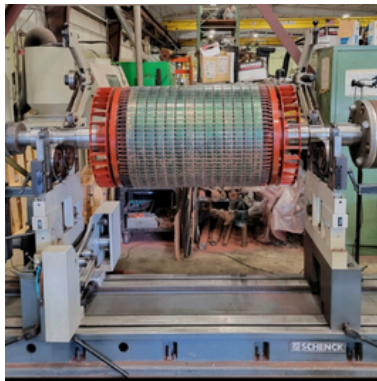

Leppert-Nutmeg Inc.

113 WEST DUDLEY TOWN ROAD, BLOOMFIELD, CT 06002

THE FIRST TWO NAMES IN ELECTRIC MOTOR REPAIR

ALL YOUR ELECTRIC MOTOR NEEDS UNDER ONE ROOF! OUR WINDING, BALANCING, AND MACHINING SPECIALISTS AND OUR MILLWRIGHTS PROVIDE QUALITY SERVICE YOU CAN SEE.

☎ (860) 243-1737

☎ (860) 242-8283

✉ LEPPNUT@AOL.COM

🌐 WWW.LEPPERT-NUTMEG.COM

UP TO 13.8KW & 10,000HP

OUR SERVICES

3 YEAR REWIND WARRANTY
UP TO CLASS H INSULATION

AC STATOR REWINDS | DC FIELD REWINDS | ARMATURE REWINDS
ROTOR & SHAFT REPAIRS | DRY ICE CLEANING | DYNAMIC BALANCING
TURN & UNDERCUT SERVICES | IN-HOUSE MACHINING | VPI TREATMENTS
ON-SITE | IN-SHOP