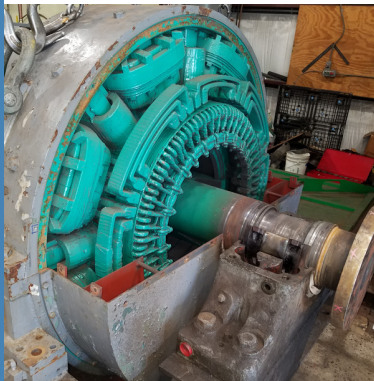

 www.leppert-nutmeg.com

UP TO 13.8KW & 10,000HP

OUR SERVICES

3 YEAR REWIND WARRANTY
UP TO CLASS H INSULATION

AC Stator Rewinds | DC Field Rewinds | Armature Rewinds
Rotor & Shaft Repairs | Dry Ice Cleaning | Dynamic Balancing
Turn & Undercut Services | In-House Machining | VPI Treatments
On-Site | In-Shop