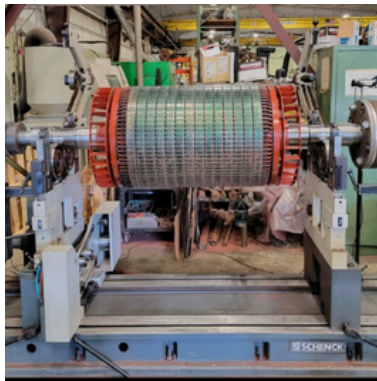

 www.leppert-nutmeg.com

UP TO 13.8KW & 10,000HP

OUR SERVICES

3 YEAR REWIND WARRANTY
UP TO CLASS H INSULATION

AC Stator Rewinds | DC Field Rewinds | Armature Rewinds
Rotor & Shaft Repairs | Dry Ice Cleaning | Dynamic Balancing
Turn & Undercut Services | In-House Machining | VPI Treatments
On-Site | In-Shop