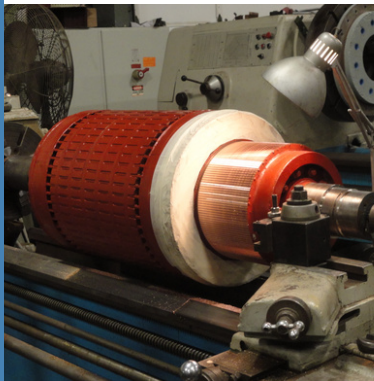

All your electric motor needs under one roof!
Our winding, balancing, and machining specialists,
along with our millwrights, provide quality service
you can see.

 (860) 243-1737

 (860) 242-8283

 sales@leppert-nutmeg.com

 www.leppert-nutmeg.com

UP TO 13.8KW & 10,000HP

OUR SERVICES

3 YEAR REWIND WARRANTY
UP TO CLASS H INSULATION

AC Stator Rewinds | DC Field Rewinds | Armature Rewinds
Rotor & Shaft Repairs | Dry Ice Cleaning | Dynamic Balancing
Turn & Undercut Services | In-House Machining | VPI Treatments
On-Site | In-Shop