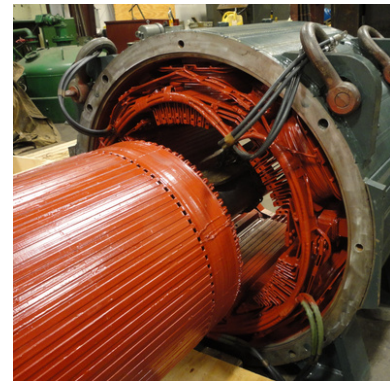

 www.leppert-nutmeg.com

UP TO 13.8KW & 10,000HP

OUR SERVICES

3 YEAR REWIND WARRANTY
UP TO CLASS H INSULATION

AC Stator Rewinds | DC Field Rewinds | Armature Rewinds
Rotor & Shaft Repairs | Dry Ice Cleaning | Dynamic Balancing
Turn & Undercut Services | In-House Machining | VPI Treatments
On-Site | In-Shop