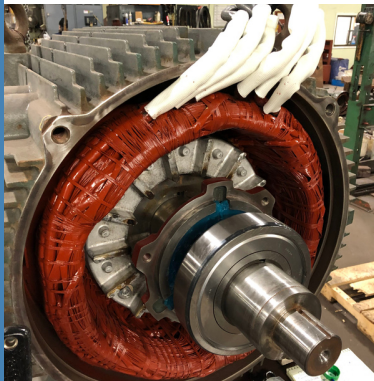

113 West Dudley Town Road, Bloomfield, CT 06002

THE FIRST TWO NAMES IN ELECTRIC MOTOR REPAIR

All your electric motor needs under one roof! Our winding, balancing, and machining specialists, along with our millwrights, provide quality service you can see.

(860) 243-1737

(860) 242-8283

sales@leppert-nutmeg.com

www.leppert-nutmeg.com

OUR SERVICES

3 YEAR REWIND WARRANTY
UP TO CLASS H INSULATION

Single & Three Phase AC / DC Motor Repairs
Crane & Brake Motor Repairs | Stator Rewinds | Rotor Repairs
Shaft Repairs | Dynamic Balancing | VPI Treatments
On-Site | In-Shop

WE DISTRIBUTE

Baldor-Reliance | US Motors | WEG | Worldwide & many more

VETERAN OWNED SMALL BUSINESS