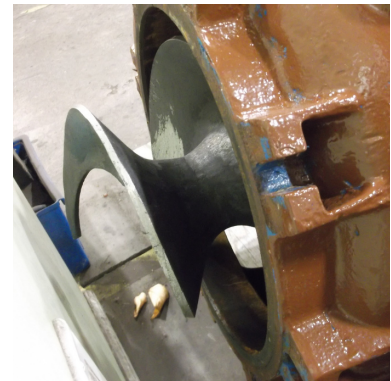

Leppert-Nutmeg Inc.

113 West Dudley Town Road, Bloomfield, CT 06002

THE FIRST TWO NAMES IN ELECTRIC MOTOR REPAIR

All your electric motor needs under one roof!
Our winding, balancing, and machining specialists,
along with our millwrights, provide quality service
you can see.

(860) 243-1737

(860) 242-8283

sales@leppert-nutmeg.com

www.leppert-nutmeg.com