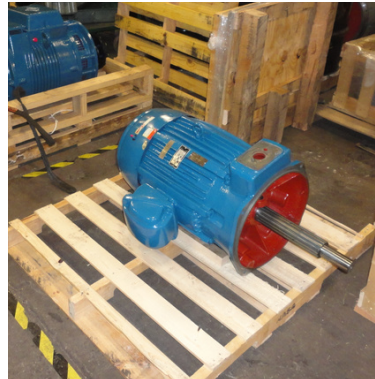

Leppert-Nutmeg Inc.

113 West Dudley Town Road, Bloomfield, CT 06002

THE FIRST TWO NAMES IN ELECTRIC MOTOR REPAIR

All your electric motor needs under one roof!
Our winding, balancing, and machining specialists,
along with our millwrights, provide quality service
you can see.

(860) 243-1737

(860) 242-8283

sales@leppert-nutmeg.com

www.leppert-nutmeg.com