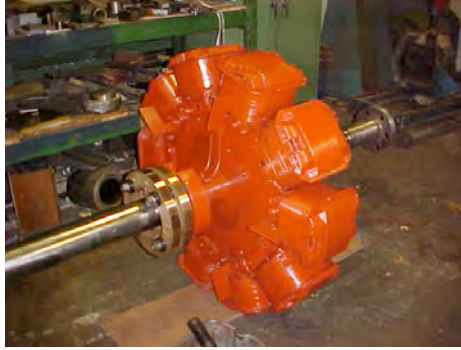

VOLTAGES THRU 13.8KV

**DISASSEMBLY, RIGGING, & REASSEMBLY,
CO2 CLEANING & WINDING SPECIALISTS**

UP TO 30 TONS IN SHOP 26 FEET UNDER

**COMPREHENSIVE
STATOR AND ROTOR
TESTING
AND EVALUATION
WE GO ANYWHERE!**

113 West Dudley Town Rd. Bloomfield, CT 06002 860-243-1737 Fax 860-242-8283

WWW.LEPPERT-NUTMEG.COM

Leppert-Nutmeg Inc.

New England's Premier Hydro Generator Overhaul and Rewind

**ROTOR POLE
REFURBISHMENT
SAVE MONEY BY RECYCLING
CLEAN & REINSULATING COPPER
VPI POLE PIECES**