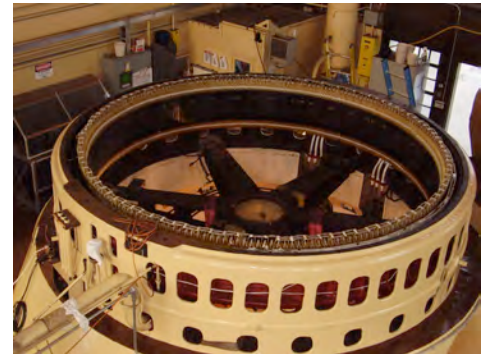

VOLTAGES THRU 13.8KV

**DISASSEMBLY, RIGGING, & REASSEMBLY,
CO2 CLEANING & WINDING SPECIALISTS**

UP TO 30 TONS IN SHOP 26 FEET UNDER

**COMPREHENSIVE
STATOR AND ROTOR
TESTING
AND EVALUATION
WE GO ANYWHERE!**

113 West Dudley Town Rd. Bloomfield, CT 06002 860-243-1737 Fax 860-242-8283

WWW.LEPPERT-NUTMEG.COM

Leppert-Nutmeg Inc.

New England's Premier Hydro Generator Overhaul and Rewind

**ROTOR POLE
REFURBISHMENT
SAVE MONEY BY RECYCLING
CLEAN & REINSULATING COPPER
VPI POLE PIECES**