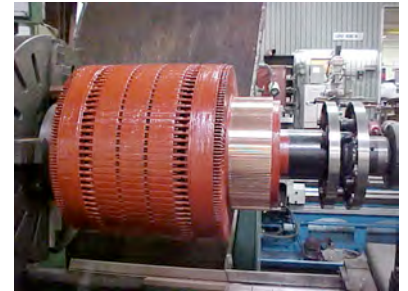

**COLLECTOR RING
TURNING
REDESIGN**